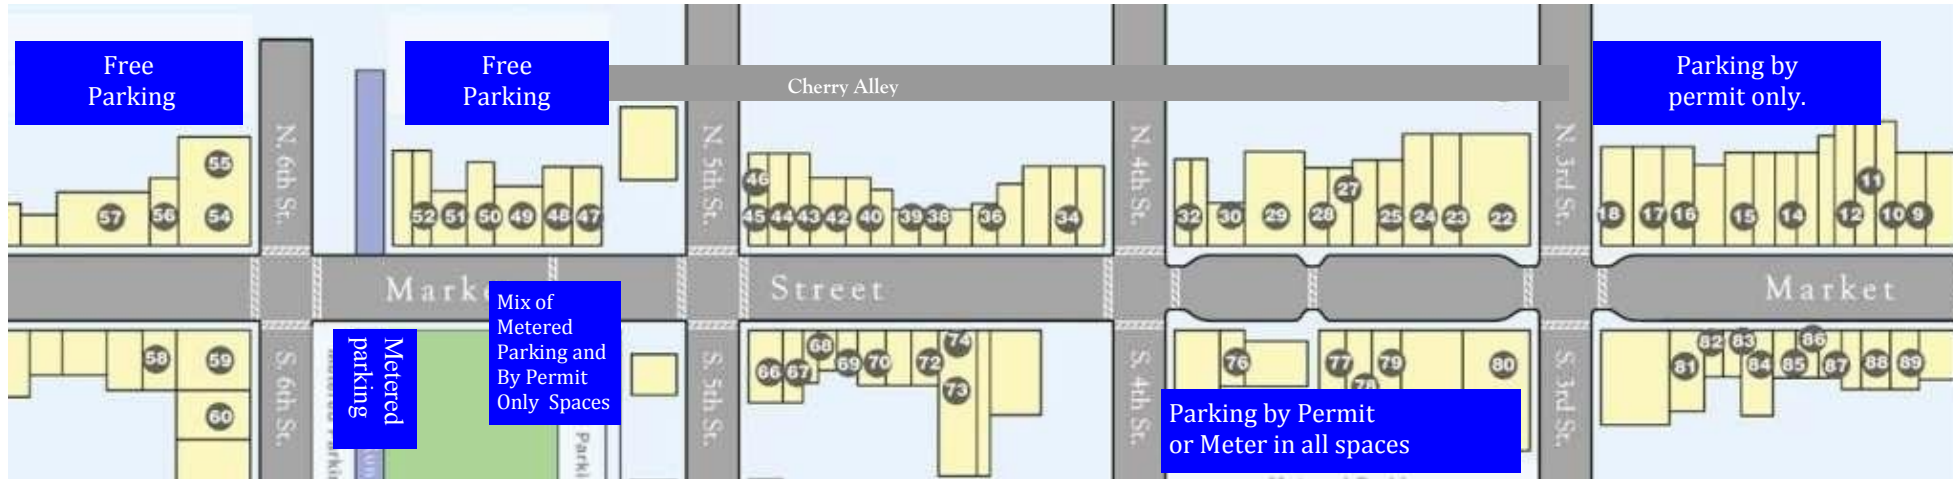

Where Can I Park Downtown?...Right HERE!

HELPFUL PARKING INFORMATION

- All parking spaces along Market Street between 7th Street and Front Street and some side street spaces are metered
- Both metered and permit-only Spaces may be enforced from 9 a.m. to 5 p.m. Monday through Saturday, with the exception of New Year's Day, Good Friday, Memorial Day, Independence Day, Thanksgiving and Christmas
- Parking is prohibited on Market Street between the hours of midnight to 7 a.m.
- Parking is prohibited one each streetone morning every week for cleaning and leaf or snow pick up. Signs along the street will stipulate times and days of week.